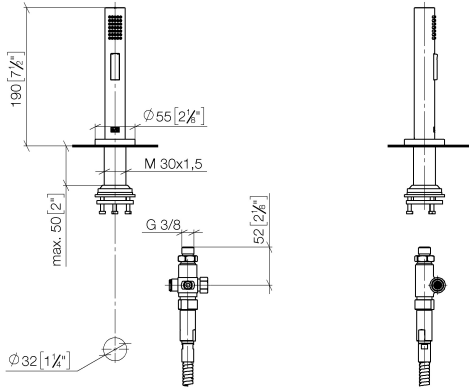

## Rinsing spray set - Chrome

27 731 970

- with round rosette
- spray flow
- automatic spout/shower diverter
- height of mixer 191 mm
- hole diameter rinsing spray 32mm
- fabric braided hose 1500 mm
- sprayface with anti-scaling system
- lead-free

## Rinsing spray set - Chrome

27 731 970

mm [inches]

### Flow rate chart

### Spare parts list

No.	Item Number	Name	Quantity used	Delivery time
1	90 28 20 068 00 90	connection	1	2
2	90 17 09 046 12 90	diverter	1	2
3	90 24 03 241 00 90	nipple	1	2
4	90 14 20 019 00 90	seal	1	2
5	04 23 10 047 00 92	fixing set	1	60
6	90 27 86 001 00-00	rosette	1	-
Spare part can no longer be ordered, please order the replacement item				
7	90 30 02 062 00-00	hose	1	2
8	09 23 01 039 90	sieve	1	2
9	04 12 11 158 00-00	shower	1	10