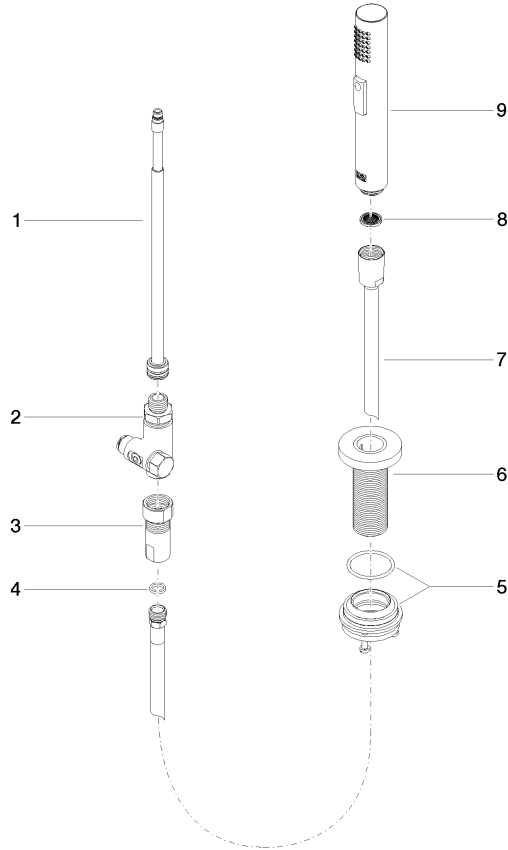

## Rinsing spray set - Chrome

27 731 970

- with round rosette
- spray flow
- automatic spout/shower diverter
- height of mixer 191 mm
- hole diameter rinsing spray 32mm
- fabric braided hose 1500 mm
- sprayface with anti-scaling system
- lead-free

## Rinsing spray set - Chrome

27 731 970

mm [inches]

### Flow rate chart

### Spare parts list

No.	Item Number	Name	Quantity used	Delivery time
1	90 28 20 068 00 90	connection	1	2
2	90 17 09 046 12 90	diverter	1	2
3	90 24 03 241 00 90	nipple	1	2
4	90 14 20 019 00 90	seal	1	2
5	04 23 10 047 00 92	fixing set	1	60
6	90 27 86 001 00-00	rosette	1	-
Spare part can no longer be ordered, please order the replacement item				
7	90 30 02 062 00-00	hose	1	2
8	09 23 01 039 90	sieve	1	2
9	04 12 11 158 00-00	shower	1	10