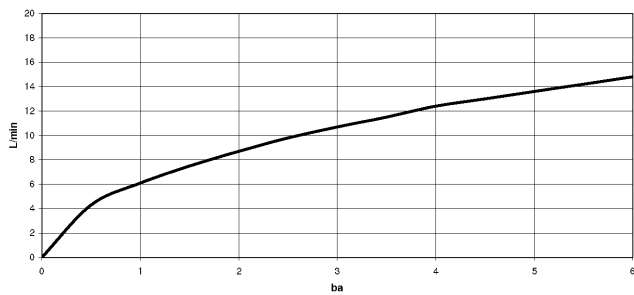

## Rinsing spray set - Chrome

27 731 970

- with round rosette
- spray flow
- automatic spout/shower diverter
- height of mixer 191 mm
- hole diameter rinsing spray 32mm
- fabric braided hose 1500 mm
- sprayface with anti-scaling system
- lead-free

Can only be combined with 32815682, 33826861, 32815861, 33836888, 32816888, 20816892, 33836875, 32815875.

Intrinsic protection against back flow.

	Chrome	27 731 970-00
	Brushed Platinum	27 731 970-06
	Platinum	27 731 970-08
	Durabronze (23kt Gold)	27 731 970-09
	Dark Chrome	27 731 970-19
	Brushed Durabronze (23kt Gold)	27 731 970-28
	Matte Black	27 731 970-33
	Brushed Champagne (22kt Gold)	27 731 970-46
	Champagne (22kt Gold)	27 731 970-47
	Brushed Chrome	27 731 970-93
	Brushed Dark Platinum	27 731 970-99

## Rinsing spray set - Chrome

27 731 970

mm [inches]

### Flow rate chart